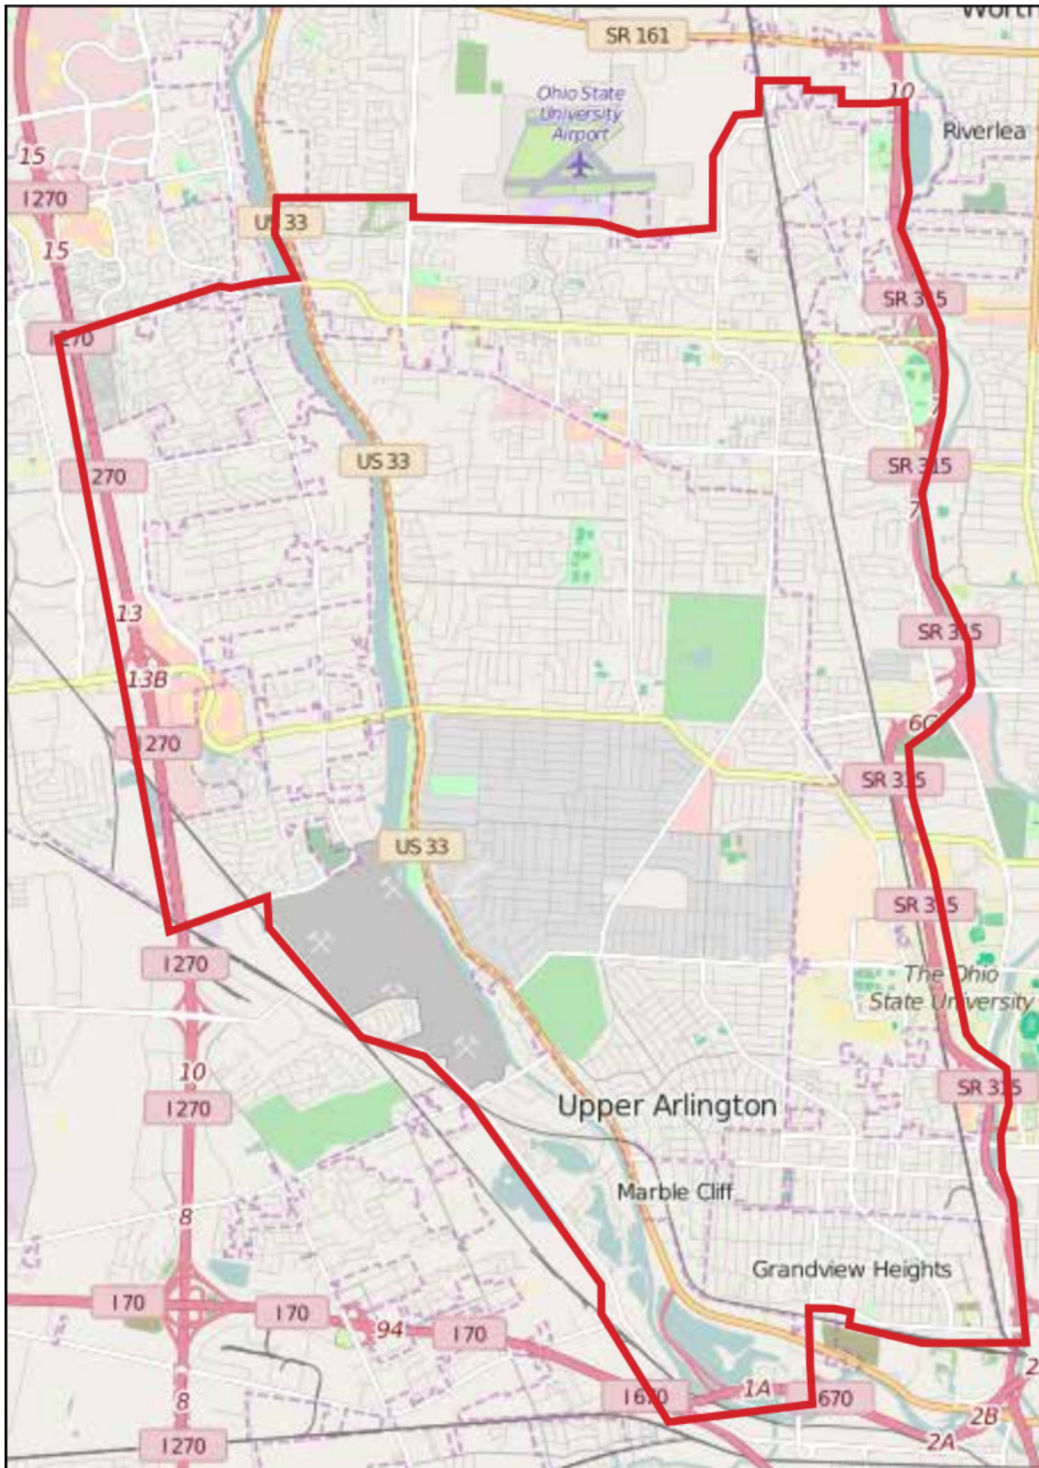

TOURING BOUNDARIES

According to the bylaws of the Northwest Area Realty Association, the touring boundaries are as follows:

Goodale Boulevard on the south.
McKinley Avenue and Dublin Road to I-270 on the west,
to Hayden Run Road to Riverside Drive north to West Case Road. West Case Road on the north edge to Godown Road, to Linworth Road and continuing east to the north boundary of Indian Hills (or the Worthington line) to Route 315, south to Goodale Boulevard.

Please use this map for easy reference. (PLEASE NOTE: This is an approximate representation of the NWARA touring area. If you are unsure whether your listing falls within these boundaries, please contact the NWARA tour director.